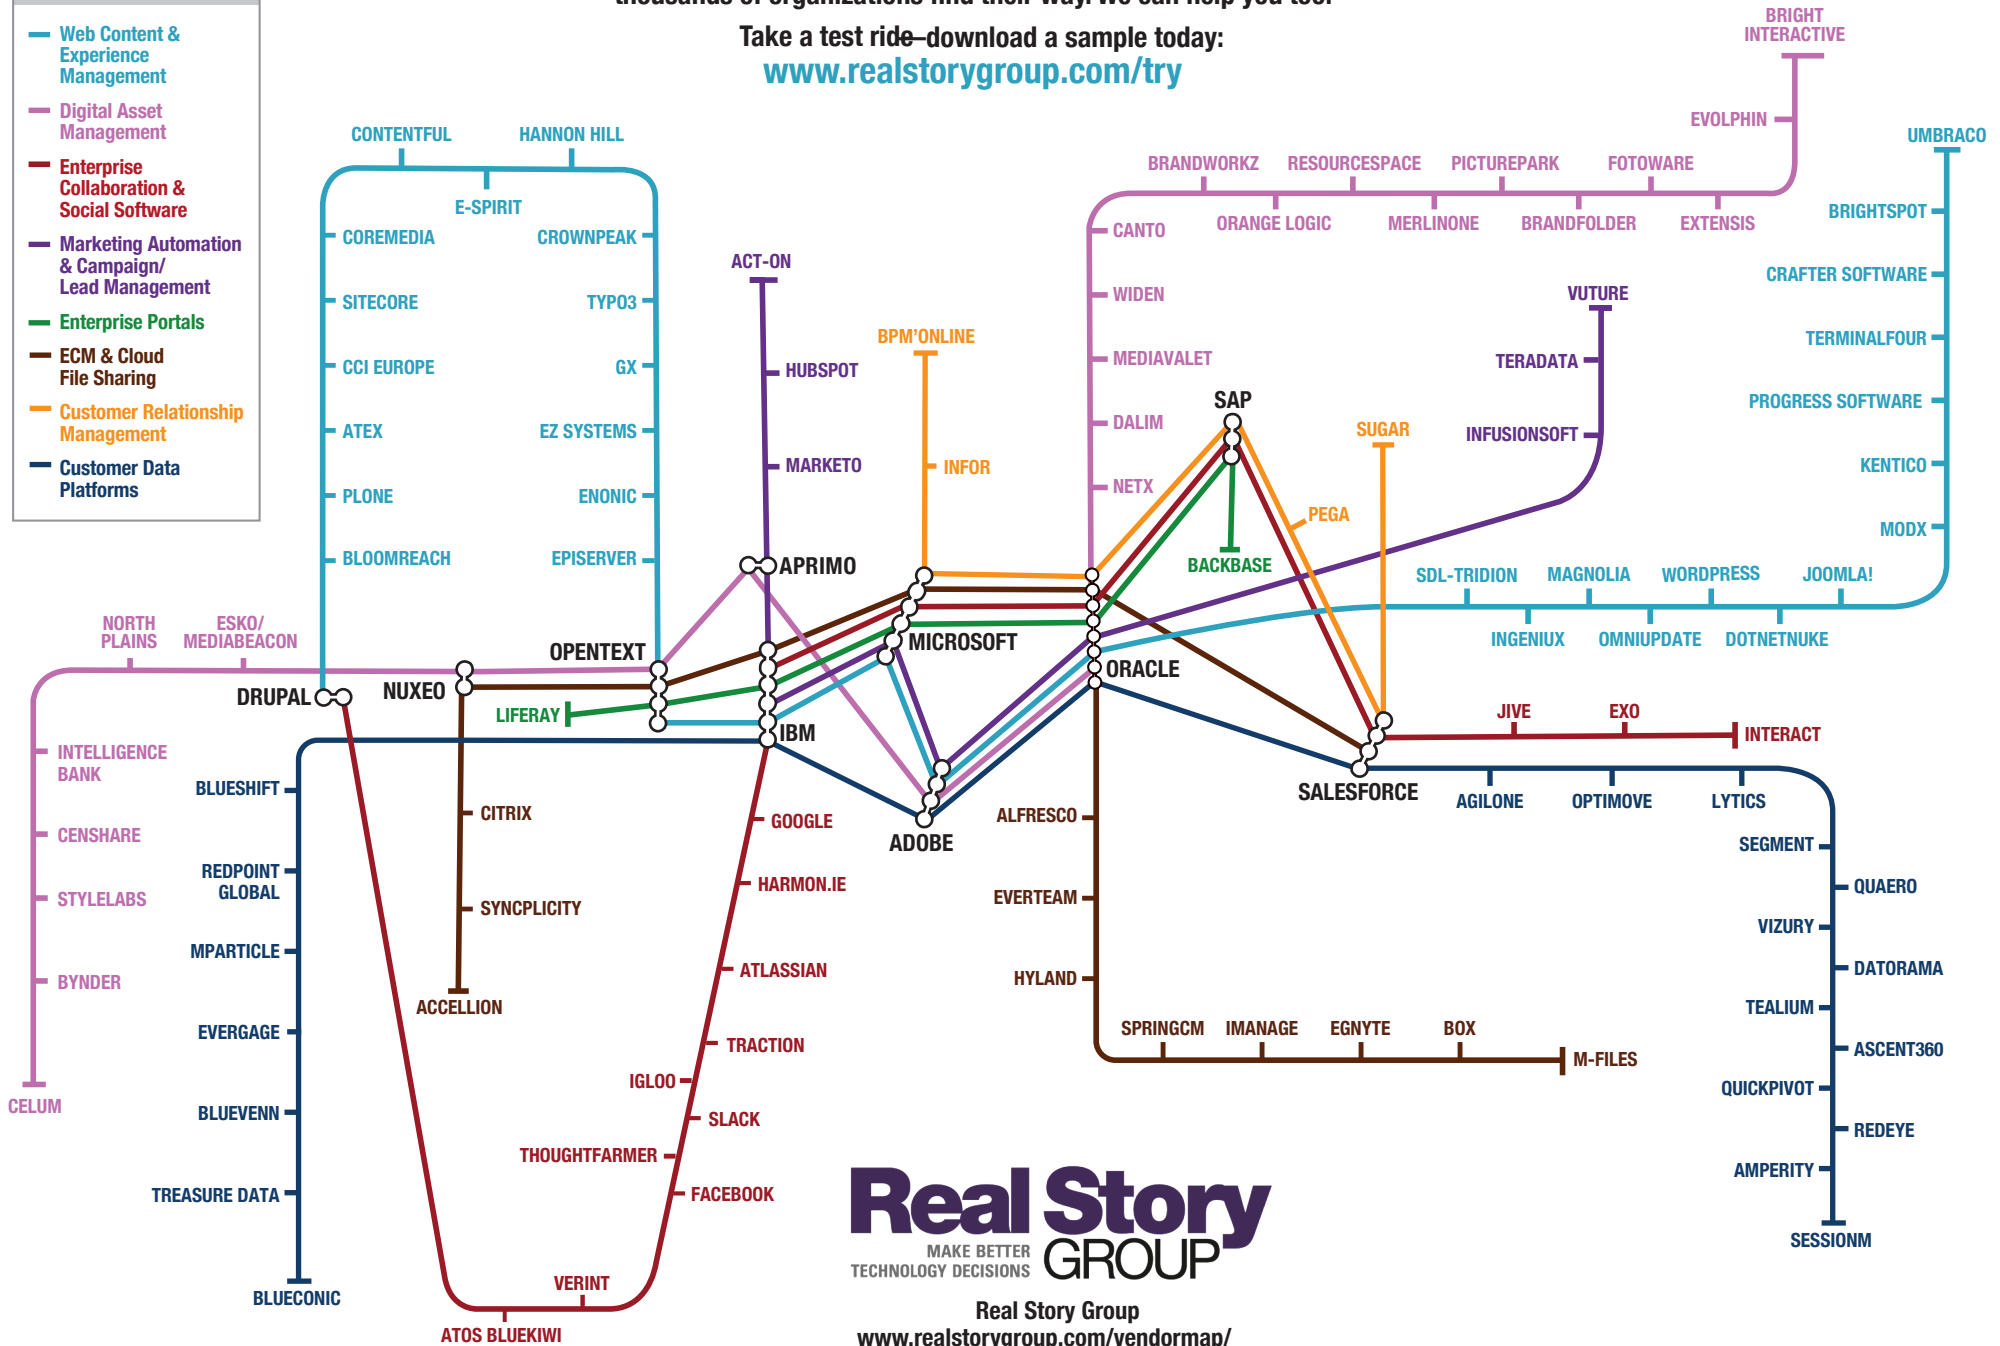

Digital Workplace & Marketing Technology Vendor Map

Real Story Group's vendor evaluations and advisory services have helped thousands of organizations find their way. We can help you too.

Take a test ride—download a sample today:
www.realstorygroup.com/try

- KEY**
- Web Content & Experience Management
 - Digital Asset Management
 - Enterprise Collaboration & Social Software
 - Marketing Automation & Campaign/Lead Management
 - Enterprise Portals
 - ECM & Cloud File Sharing
 - Customer Relationship Management
 - Customer Data Platforms

Real Story Group
www.realstorygroup.com/vendormap/